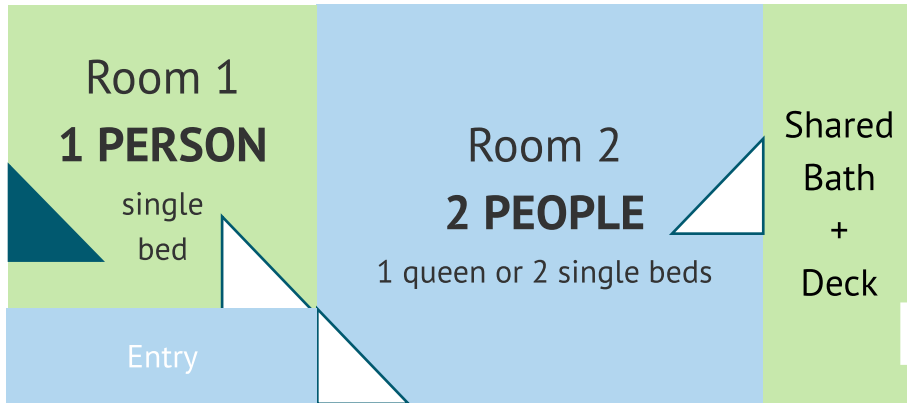

Room Configurations

DRAGON ^ WISTERIA v

KENTIA ^ TARO + CAMÉLIA v

See photos and detailed descriptions on our website at www.minuvida.com/suites.html